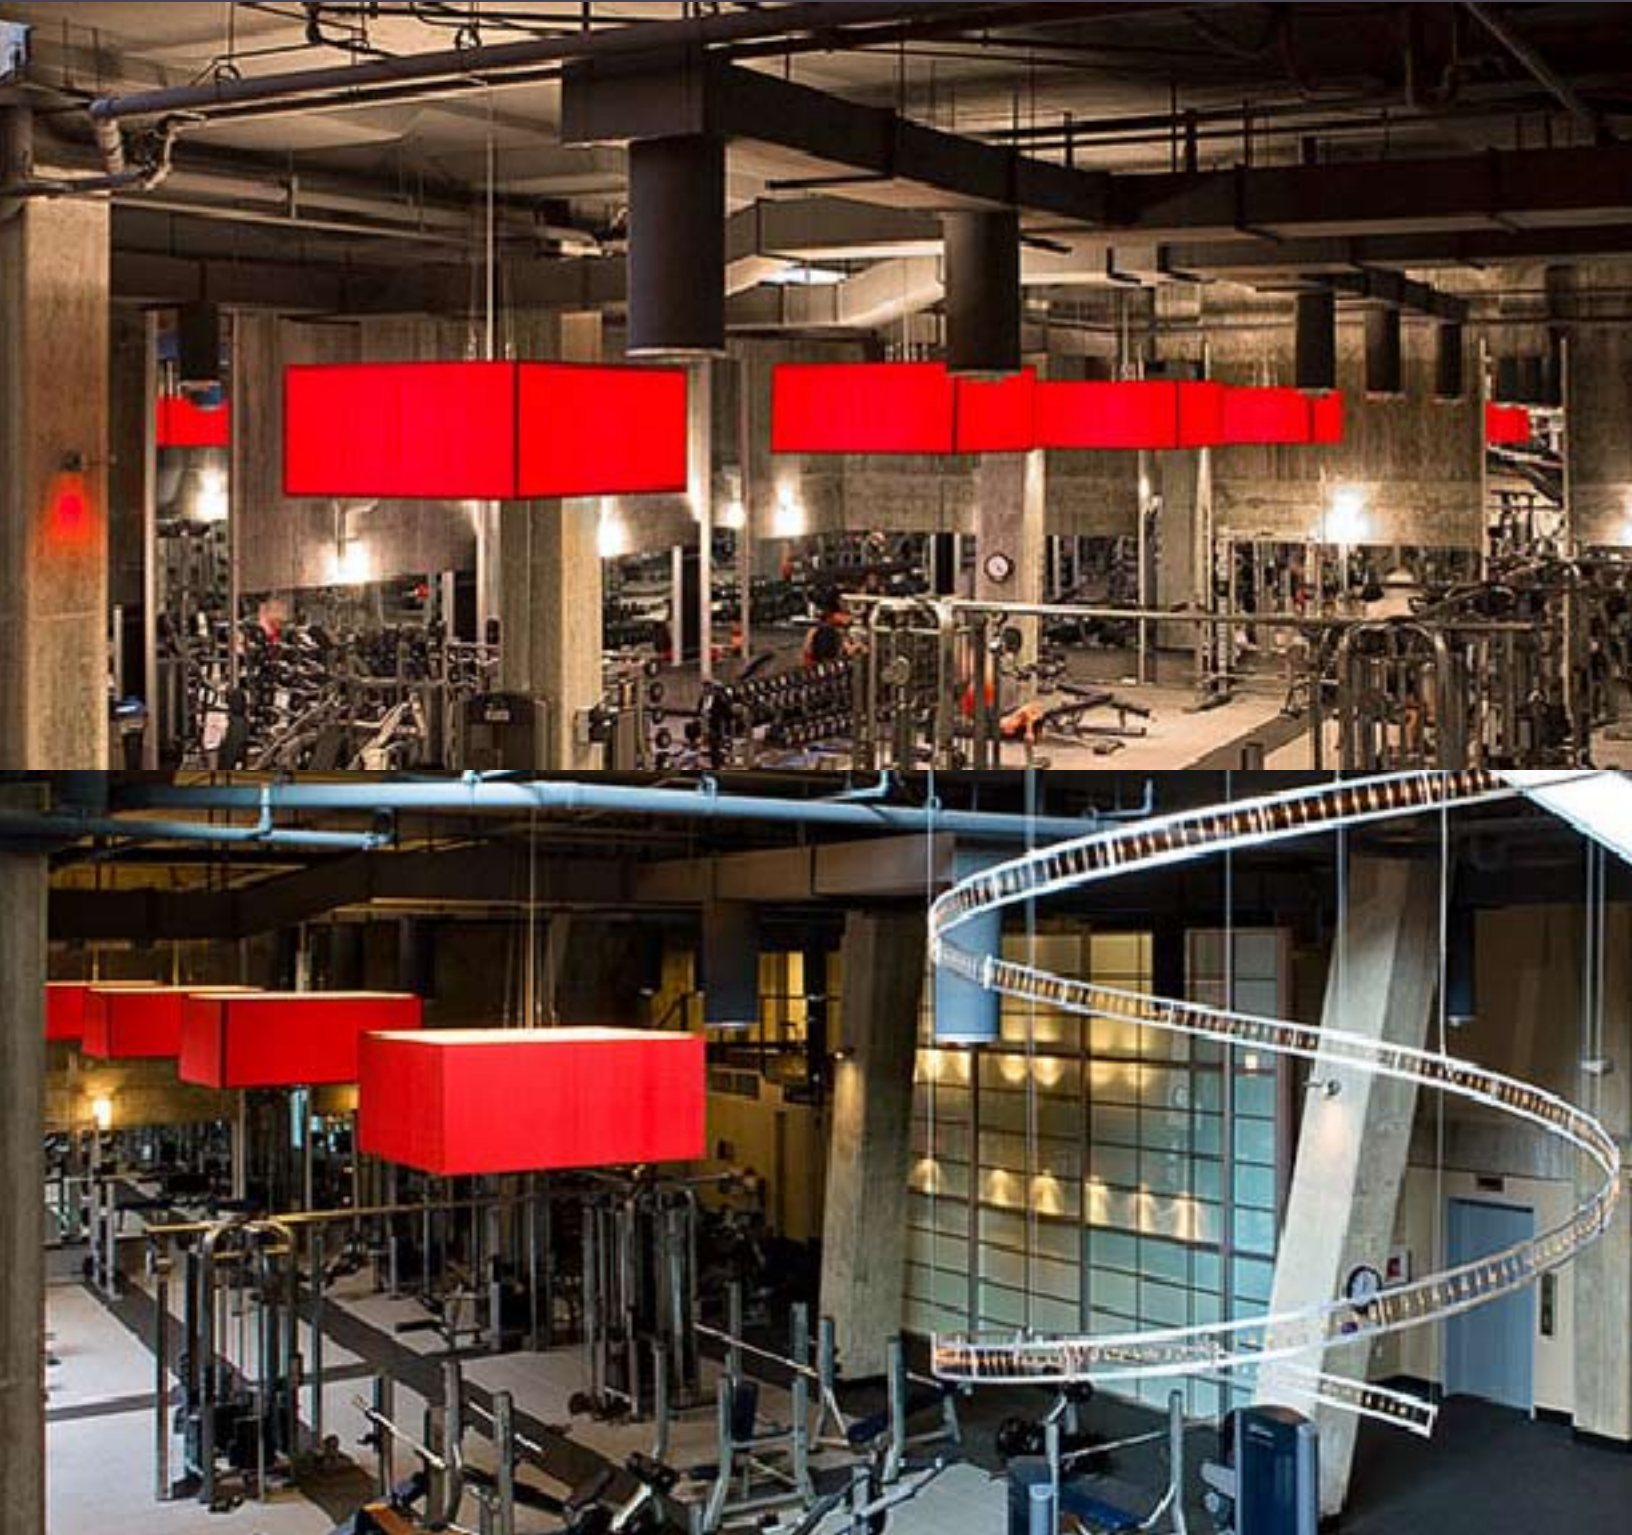

Other Commercial

Vida Fitness Washington, DC

Custom Square Pendant
Silk Dupioni Acrylic Diffuser,
Airline Cable, Polished Nickel

Other Commercial

Pizza Hut Corporate Headquarters Plano, TX

Custom Round Pendant
Silk Dupioni, Acrylic Diffuser,
Polished Nickel, Airline Cable